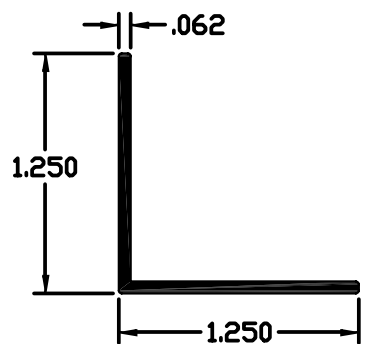

CEILING TILE TRIM DIES

BE-1847R

WT/FT - .108

BE-1740

WT/FT - .045

BE-1714

WT/FT - .061

BE-601

WT/FT - .181

BE-1756

WT/FT - .115