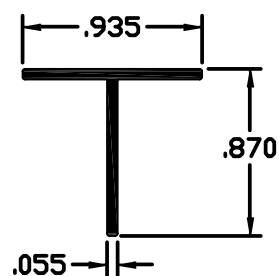

CEILING TILE TRIM DIES

BE-1847R

WT/FT - .108

BE-1740

WT/FT - .045

BE-1714

WT/FT - .061

BE-601

WT/FT - .181

BE-1756

WT/FT - .115