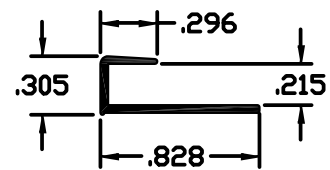

CEILING TILE TRIM DIES

BE-1847R

WT/FT - .108

BE-1740

WT/FT - .045

BE-1714

WT/FT - .061

BE-601

WT/FT - .181

BE-1756

WT/FT - .115