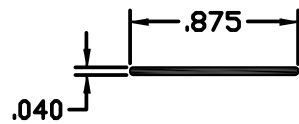

CEILING TILE TRIM DIES

BE-1847R

WT/FT - .108

BE-1740

WT/FT - .045

BE-1714

WT/FT - .061

BE-601

WT/FT - .181

BE-1756

WT/FT - .115