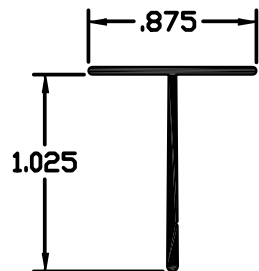

CEILING TILE TRIM DIES

BE-1847R

WT/FT - .108

BE-1740

WT/FT - .045

BE-1714

WT/FT - .061

BE-601

WT/FT - .181

BE-1756

WT/FT - .115